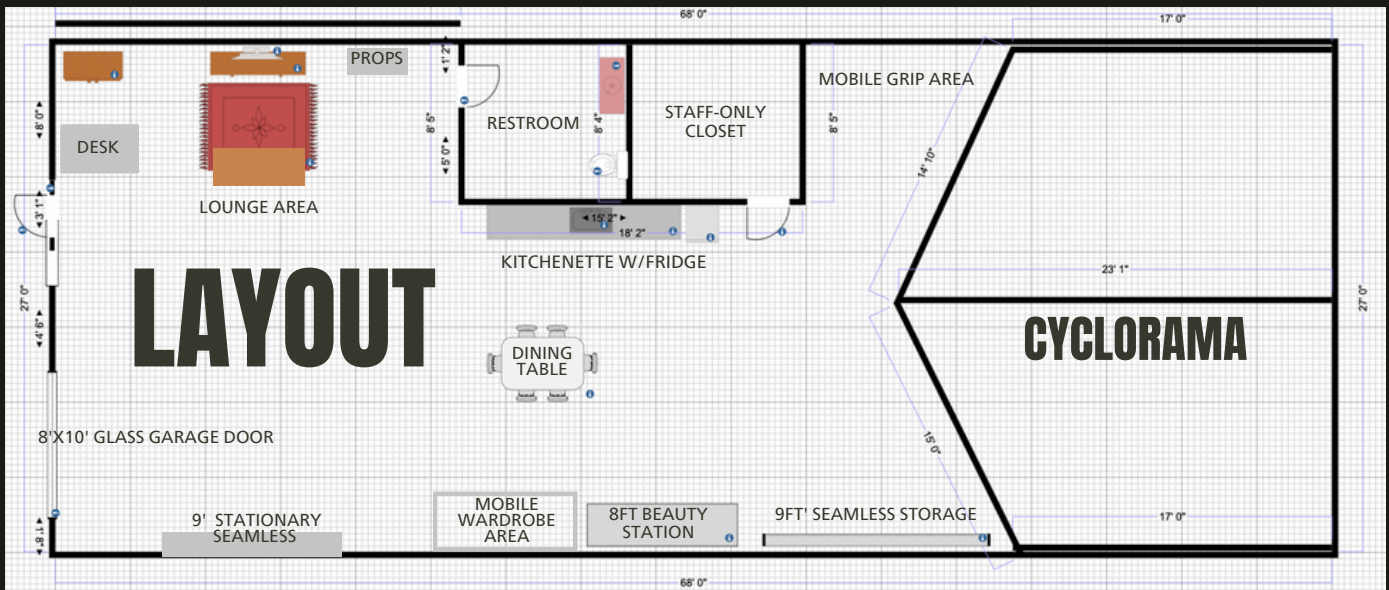

STUDIO SPECS

Experience ultimate flexibility and comfort in our studio, where additional tables, chairs, and area rugs are available upon request. From the green sofa to the assortment of linens, every detail is thoughtfully curated to enhance your creative journey. Welcome to your dream studio space.

ENTRANCE